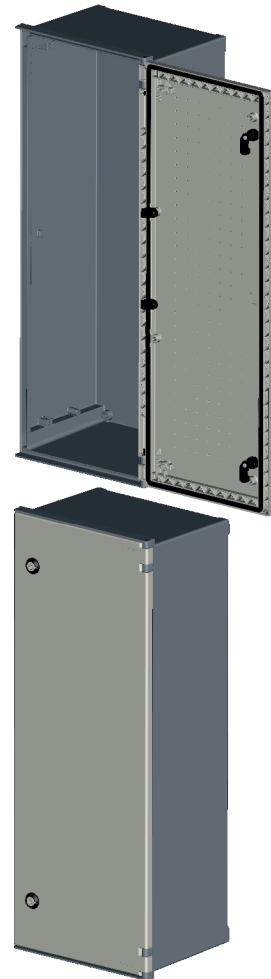

MONOBLOCK INDUSTRIAL ENCLOSURE IP66

BRES-83

Polyester enclosure 800 x 300 x 230 mm

FEATURES

SafyBox BRES

- Boxes & Cabinets made from fiber glass reinforced polyester, moulded by hot compression.
- Colour Light Grey RAL 7035
- Self-extinguishability: 960° test withstanding. Halogen free. Double insulation. No electrical contact risks.
- Degree of protection Ip66 UNE 20324 (EN 60529).
- Certification of compliance with IEC62208 enclosure standard. Suitable for indoor or outdoor use.
- Large door opening (180°). Version with plain or glazed door. Reversibility for installation right or left door opening.
- Anti-intruder hinges system.
- Customise service: colour, machining, mounting accessories, locks, company logo.
- 2 lock with double-bar insert or 1 lock with 3 action points and vandalism-proof.
- Version with metallic or polyester mounting plate.
- Resistant to harsh atmospheres.
- Light weight gives an easy installation.
- 25years. Long life lasting without maintenance under standard environmental conditions.

Code	Description	Height x Width x Depth	Weight
BRES-83	Empty standard enclosure colour light grey RAL 7035	800 x 300 x 230 mm	6,40 kg

MONOBLOCK INDUSTRIAL ENCLOSURE IP66

BRES-83

Polyester enclosure 800 x 300 x 230 mm

Packaging

packaging unit	1	packaging height	801,0 mm	Units per pallet 120 x 80 cm (Height 220 cm)	24
number of doors	1	packaging width	301,0 mm	Units per pallet 110 x 110 cm (Height 220 cm)	24
weight	6,40 kg	packaging depth	231,5 mm	Units per pallet 155 x 110 cm (Height 220 cm)	36

Nominal tension direct current up to:	1500 VdC
Nominal tension alternative current up to:	1000 VaC
Maximum power dissipation $\Delta T=104^{\circ}F$ (wall surface)	103,0 W

Installation and assembly system