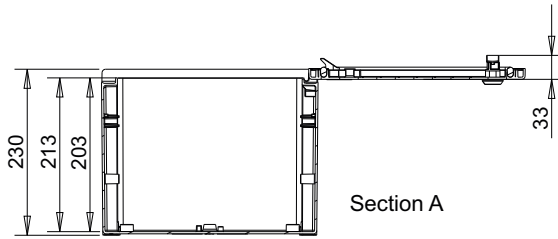

Code	Description	Height x Width x Depth	Weight
BRES-83	Empty standard enclosure colour light grey RAL 7035	800 x 300 x 230 mm	6,40 kg

MONOBLOCK INDUSTRIAL ENCLOSURE IP66

BRES-83

Polyester enclosure 800 x 300 x 230 mm

Packaging

packaging unit	1	packaging height	801,0 mm	Units per pallet 120 x 80 cm (Height 220 cm)	24
number of doors	1	packaging width	301,0 mm	Units per pallet 110 x 110 cm (Height 220 cm)	24
weight	6,40 kg	packaging depth	231,5 mm	Units per pallet 155 x 110 cm (Height 220 cm)	36