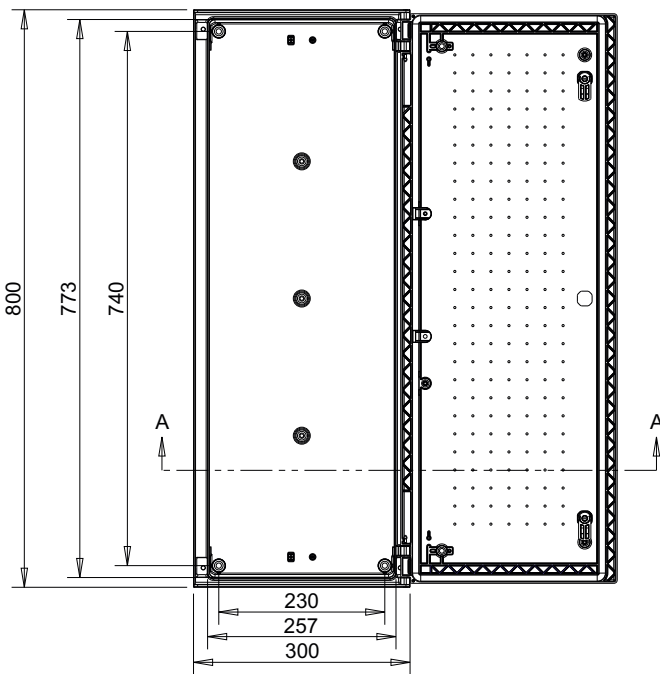

MONOBLOCK INDUSTRIAL ENCLOSURE IP66

BRES-83

Polyester enclosure 800 x 300 x 230 mm

FEATURES

SafyBox BRES

- Boxes & Cabinets made from fiber glass reinforced polyester, moulded by hot compression.
- Colour Light Grey RAL 7035
- Self-extinguishability: 960° test withstanding. Halogen free. Double insulation. No electrical contact risks.
- Degree of protection Ip66 UNE 20324 (EN 60529).
- Certification of compliance with IEC62208 enclosure standard. Suitable for indoor or outdoor use.
- Large door opening (180°). Version with plain or glazed door. Reversibility for installation right or left door opening.
- Anti-intruder hinges system.
- Customise service: colour, machining, mounting accessories, locks, company logo.
- 2 lock with double-bar insert or 1 lock with 3 action points and vandalism-proof.
- Version with metallic or polyester mounting plate.
- Resistant to harsh atmospheres.
- Light weight gives an easy installation.
- 25years. Long life lasting without maintenance under standard environmental conditions.

Code	Description	Height x Width x Depth	Weight
BRES-83	Empty standard enclosure colour light grey RAL 7035	800 x 300 x 230 mm	6,40 kg

MONOBLOCK INDUSTRIAL ENCLOSURE IP66

BRES-83

Polyester enclosure 800 x 300 x 230 mm

Packaging

packaging unit	1	packaging height	801,0 mm	Units per pallet 120 x 80 cm (Height 220 cm)	24
number of doors	1	packaging width	301,0 mm	Units per pallet 110 x 110 cm (Height 220 cm)	24
weight	6,40 kg	packaging depth	231,5 mm	Units per pallet 155 x 110 cm (Height 220 cm)	36